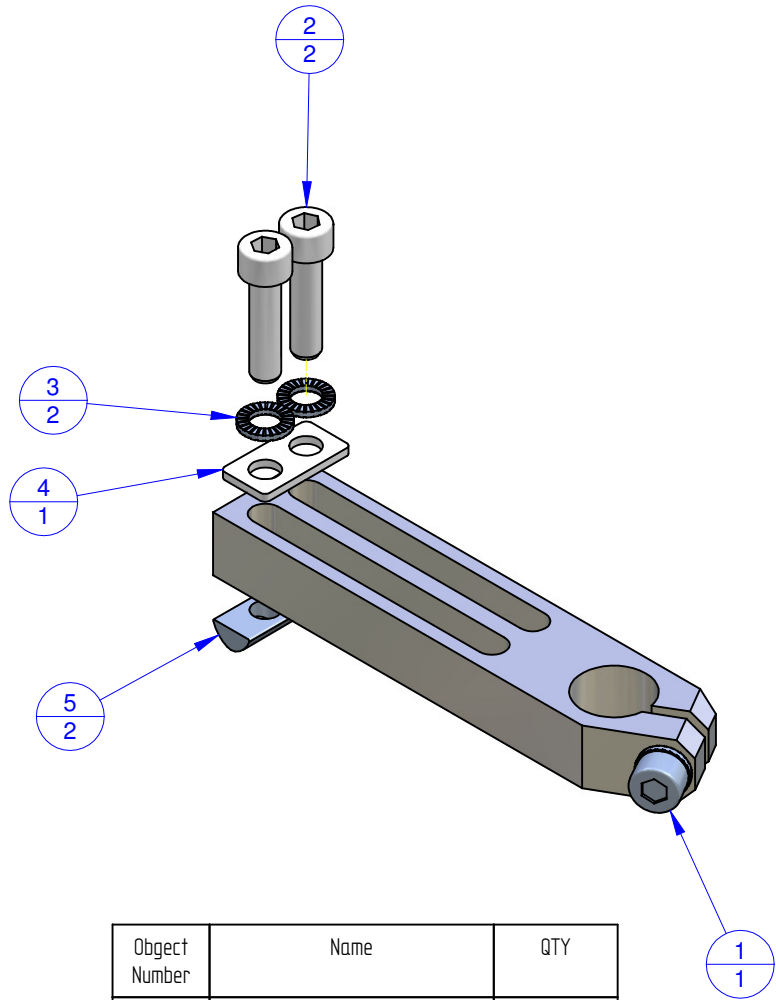

THE PROPERTY OF THIS DRAWING IS ESTABLISHED BY LAW
IT IS FORBIDDEN TO REPRODUCE IT OR SHOW IT TO THIRD PARTY
WITHOUT A WRITTEN AGREEMENT.

MODIFICATIONS:

7	10
8	11
9	12

VARIED DIMENSIONS AS OF DATE:

MODIFICATIONS:

1	4
2	5
3	6

VARIED DIMENSIONS AS OF DATE:

Format **A3**
UNI 936-76

Object Number	Name	QTY
1	CA.WSL.1450.VU	1
2	V.TCE5X20	2
3	R.5.SCH	2
4	R.05.09	1
5	CA.02.05.003	2

FP Services		DESIGNED FROM FPSERVICES	
		DATE 11/2015	WEIGHT 0,054 kg
GENERAL TOLERANCE: UNI - ISO 2768 CLASSE f		DESCRIPTION CA.WSL.1450.VU.5	