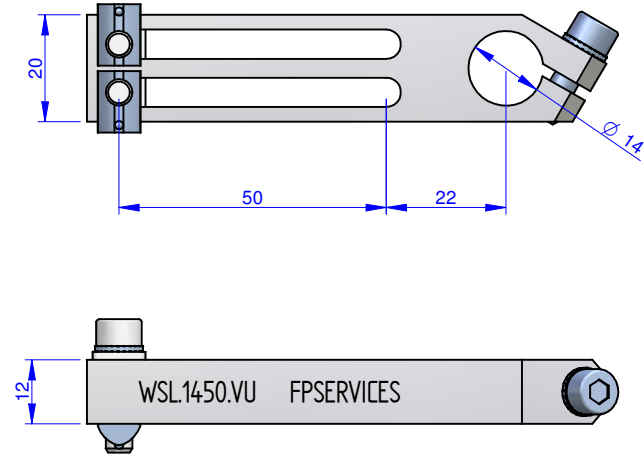

THE PROPERTY OF THIS DRAWING IS ESTABLISHED BY LAW
IT IS FORBIDDEN TO REPRODUCE IT OR SHOW IT TO THIRD PARTY
WITHOUT A WRITTEN AGREEMENT.

MODIFICATIONS:

7	10
8	11
9	12

VARIED DIMENSIONS AS OF DATE:

MODIFICATIONS:

1	4
2	5
3	6

VARIED DIMENSIONS AS OF DATE:

Format **A3**
UNI 936-76

Object Number	Name	QTY
1	CA.WSL.1450.VU	1
2	V.TCE5X20	2
3	R.5.SCH	2
4	R.05.09	1
5	CA.02.05.003	2

FP Services		DESIGNED FROM FPSERVICES	
		DATE 11/2015	WEIGHT 0,054 kg
GENERAL TOLERANCE: UNI - ISO 2768 CLASSE f		DESCRIPTION CA.WSL.1450.VU.5	